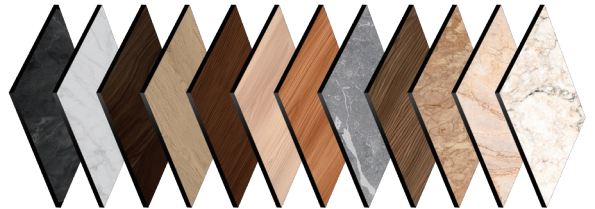

◀ Customized Services

Provide full-dimensional customized services, cater to personalized needs in different scenarios, and create an exclusive high-quality display experience.