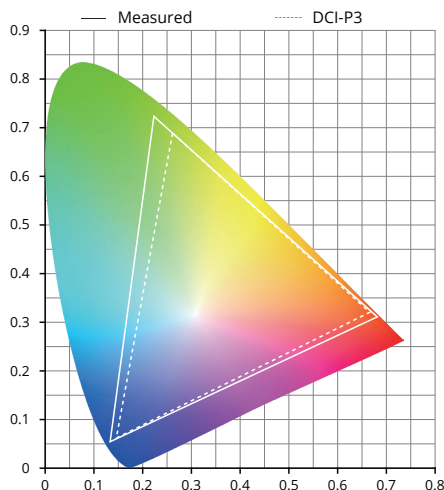

◀ Amazing in-camera performance

Able to reproduce all the desired colors of content for cinema use. All the necessary virtual production features such as frame multiplication, frame remapping, and high frame rate content are supported.