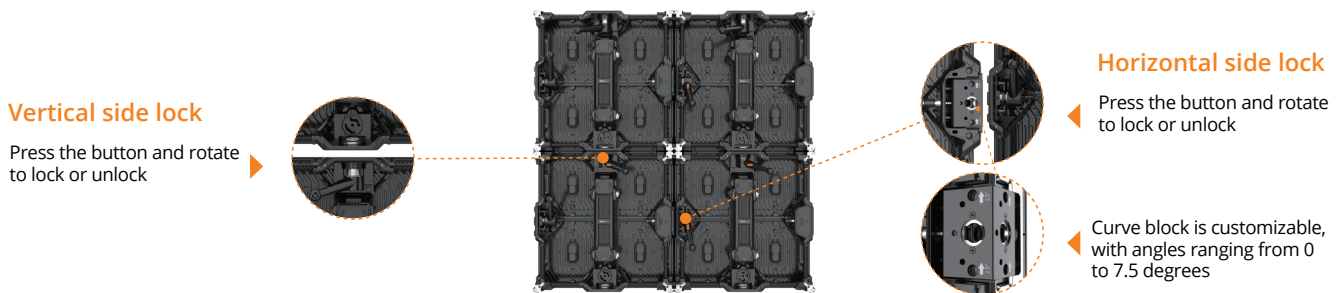

• 99.9%
Average DCI-P3 color gamut coverage

• ≤ 251Hz
Frame rate

• Super black level

• Higher CRI

• 7680Hz
High refresh rate

Channel	Red	Green	Blue	Average
DCI-P3 Coverage	99.7%	100%	100%	99.9%

*Refers to the test result of the PR2.5 single panel. Tested by Brompton Hydra Calibration system.

◀ Industry-first composite structure design

Makes the structure stronger and more durable. All carbon fiber tubes can be used as handles.

◀ A true one-step locking system

◀ Product specification

Parameters	PR1.9	PR2.5	PR3.9	PR5.2
Control system	Brompton			
LED type	Black SMD1212	Black SMD1515	SMD1921	SMD1921
Pixel pitch (mm)	1.9	2.5	3.9	5.2
Panel dimensions (WxHxD, mm)	500x500x93 (19.69x19.69x3.66")	500x500x93 (19.69x19.69x3.66") / 500x1000x93 (19.69x39.37x3.66")		
Panel resolution	256x256	200x200 / 200x400	128x128 / 128x256	96x96 / 96x192
Panel weight (kg)	9.5 (20.94lbs)	9.5 (20.94lbs) / 13.5 (29.76lbs)		
Panel material	Carbon fiber + Die casting aluminum	500x500mm panel: Carbon fiber + Die casting aluminum 500x1000mm panel: Carbon fiber + Die casting magnesium		
Module size (WxH, mm)	250x250 (9.84x9.84")			
Brightness (nit)	1500	1500	6000	6000
Refresh rate (Hz)	7680	7680	7680	7680
Grayscale (bit)	16	16	16	16
Contrast ratio	8000:1	10000:1	10000:1	10000:1
Color temperature (K)	6500			
Viewing angle (H/V, °)	160/160	160/160	160/160	160/160
Drive mode	1/8	1/8	1/8	1/4
Average DCI-P3 color gamut coverage	98%	99.9%	95.1%	95.1%
Maximum frame rate supported (Hz)	240	251 (500x500mm panel) 156 (500x1000mm panel)	251	251
AC operating voltage(V)	100-240			
Power consumption (max./avg., W/m ²)	570/190	600/200	600/200	580/194
IP rating	IP40/IP21	IP40/IP21	IP65/IP54	IP65/IP54
Certification	FCC, ETL, CE, RoHS			