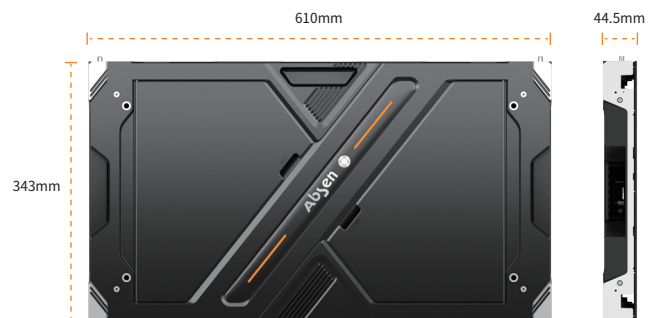

Acclaim V3 Series

A2712 V3 / A2715 V3 / A2719 V3 / A2725 V3

Aspect ratio

Ultimate image quality

APS energy-saving
technology

Full front
maintenance

◀ Aspect ratio and lightweight design

- 16:9 aspect ratio design
- Easily build pixel-to-pixel 2K/4K/8K large screens
- The panel has a thickness of 44.5mm and a weight of 24kg/m²

Wall-mounted installation

Hanging installation

Stacking installation

Front maintenance

◀ Product specification

Parameters	A2712 V3	A2715 V3	A2719 V3	A2725 V3
LED type	Black SMD1010	Black SMD1010	Black SMD1515	Black SMD2121
Pixel pitch	1.27	1.58	1.906	2.54
Panel dimensions (W*H*D, mm)	610x343x44.5	610x343x44.5	610x343x44.5	610x343x44.5
Pixel Per Panel	480x270	384x216	320x180	240x135
Panel Weight (kg)	5	5	5	5
Brightness (nit)	800	800	1000	1000
Refresh rate (Hz)	3840	3840	3840	3840
Grayscale (bit)	16	16	16	16
Contrast ratio	4000:1	4500:1	4000:1	4000:1
Viewing angle (H/V, °)	160/160	160/160	160/160	160/160
AC operating voltage (V)	100~240	100~240	100~240	100~240
Power consumption (max./avg., W/m ²)	561/187	540/180	471/157	300/100
IP Rating (Front/Rear)	IP40/IP21	IP40/IP21	IP40/IP21	IP40/IP21
Certification	FCC, ETL, CE, RoHS, TUV			