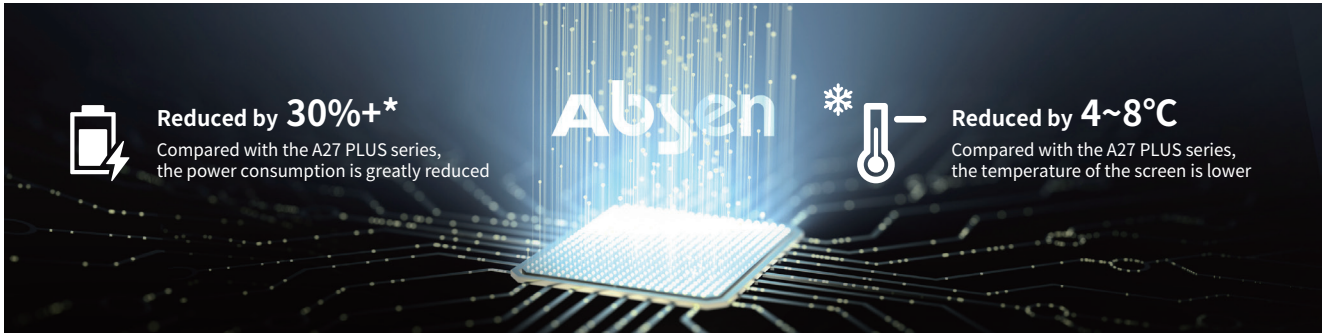

◀ APS energy-saving technology

- Absen's APS technology can lower power consumption by up to 30% or more*, and reduce the surface temperature of the screen.

◀ Installation & Maintenance

- Support wall-mounting, hanging and stacking installation
- Wall-mounting solution enables a thickness of less than 75mm
- Support full front maintenance of module, power box and receiving card

◀ Product specification

Parameters	A2712 V3	A2715 V3	A2719 V3	A2725 V3
LED type	Black SMD1010	Black SMD1010	Black SMD1515	Black SMD2121
Pixel pitch	1.27	1.58	1.906	2.54
Panel dimensions (W*H*D, mm)	610x343x44.5	610x343x44.5	610x343x44.5	610x343x44.5
Pixel Per Panel	480x270	384x216	320x180	240x135
Panel Weight (kg)	5	5	5	5
Brightness (nit)	800	800	1000	1000
Refresh rate (Hz)	3840	3840	3840	3840
Grayscale (bit)	16	16	16	16
Contrast ratio	4000:1	4500:1	4000:1	4000:1
Viewing angle (H/V, °)	160/160	160/160	160/160	160/160
AC operating voltage (V)	100~240	100~240	100~240	100~240
Power consumption (max./avg., W/m²)	561/187	540/180	471/157	300/100
IP Rating (Front/Rear)	IP40/IP21	IP40/IP21	IP40/IP21	IP40/IP21
Certification	FCC, ETL, CE, RoHS, TUV			

Note:

1.It is normal for the power consumption to fluctuate within $\pm 15\%$ due to the influence of the brightness of different batches of lamps. Please refer to the actual situation.

2.After internal processing, the grayscale can reach 16bit, and the hardware is 14bit.

3.APS: Absen's exclusive energy-saving technology, only available with the Acclaim V3 series, which enhances power supply efficiency through precision power supply to RGB lamp beads.

HQ Office
7120 Lake Ellenor Dr Orlando, FL 32809
407.203.8870 info@usabsen.com
www.usabsen.com

East Service Center&Warehouse
7307 Presidents Drive, Orlando, FL 32809
West Service Center & Showroom
20311 Valley Blvd Suite J, Walnut, CA 91789

Twitter: @Absen_Inc
Facebook: @AbsenInc
LinkedIn: @AbsenInc
IG: @absen_inc