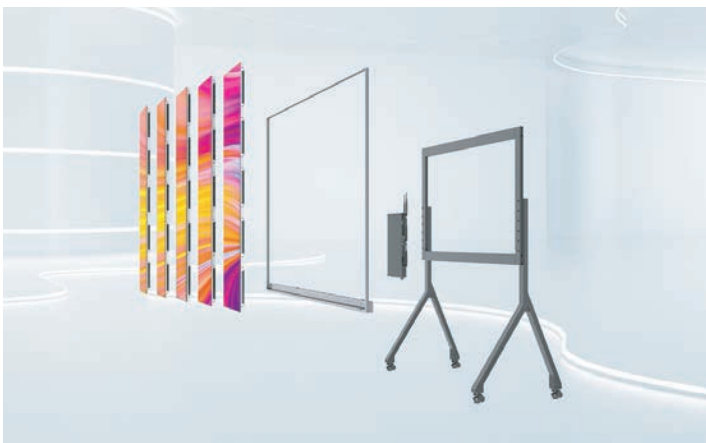

Absenicon C Slim

High Screen-to-Body Ratio Screen

98%

98% Screen-to-Body Ratio

Ultra-Slim Frame

600nits Brightness

Easy Installation/
Maintenance

◀ Key Features

Highly Integrated Design

Far more than just a screen, the C Slim screen is highly integrated, including controller, modules, cabinets, installation mounts, cables and all necessary display elements needed for the installation.

Ultra-Slim Frame

With a .2 in ultra-slim frame, the screen-to-body ratio reaches 98%, providing an immersive experience for all the viewers.

*The upper, left, right and bottom bezel are .2/.2/.2/.91 in respectively

Smart Control

Absenicon brings the connectivity of smart TVs to a larger more dynamic LED display. And multiple functions can be realized through remote control.

Easy Installation and Maintenance

Support wall mounting, mobile stand installation, suitable for different indoor space environment. Simple installation process saves time and labor. In case of the LED module or internal component fails, it can be maintained from the front.